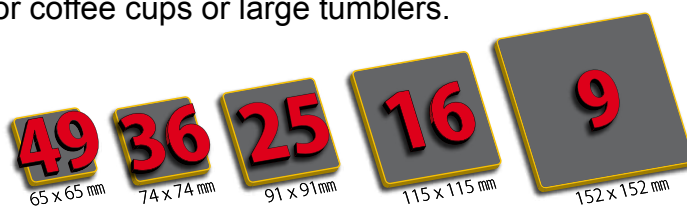

° custom fit glass racks

5 Sizes / Diameters

Compartment sizes 65x65 mm for shot glasses or small tubes up to 152x152mm for coffee cups or large tumblers.