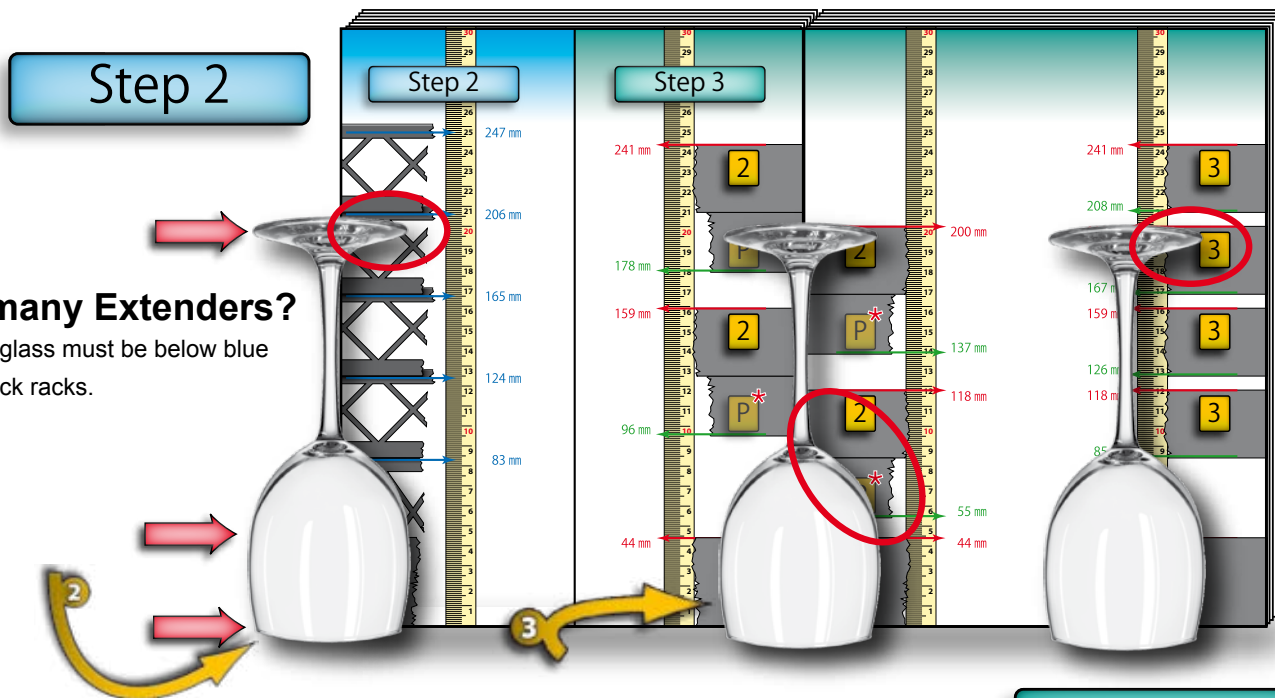

How many Extenders?

Height of glass must be below blue line to stack racks.

Protect Foot and Bowl! Choose which Extender is needed.

Step 3

°glass racks