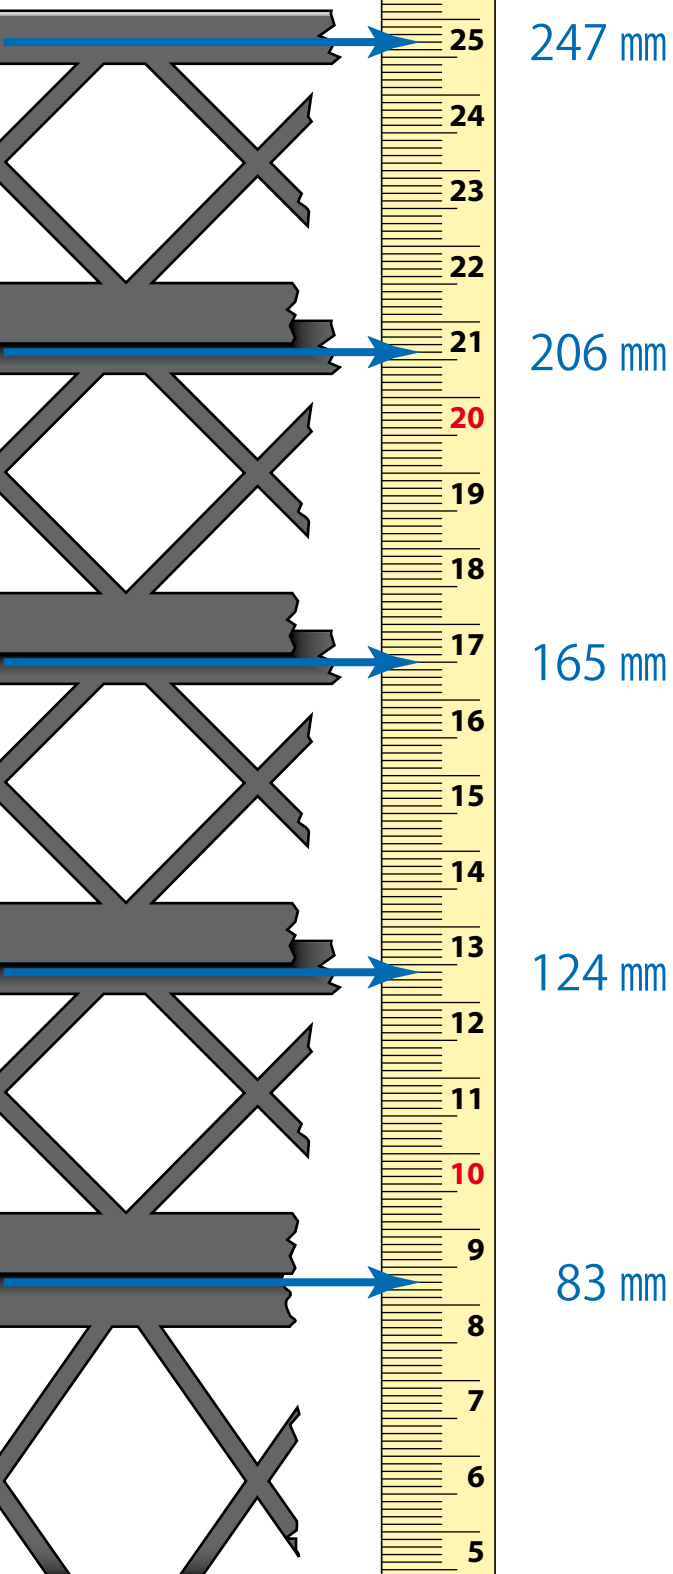

Step 2

How many Extenders ?

Height of glass must be below blue line to stack racks.

Step 3

°glass racks