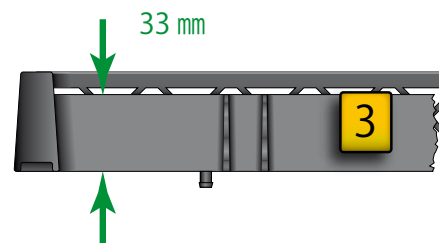

3rd-Extender adds a regular 33mm protective compartment