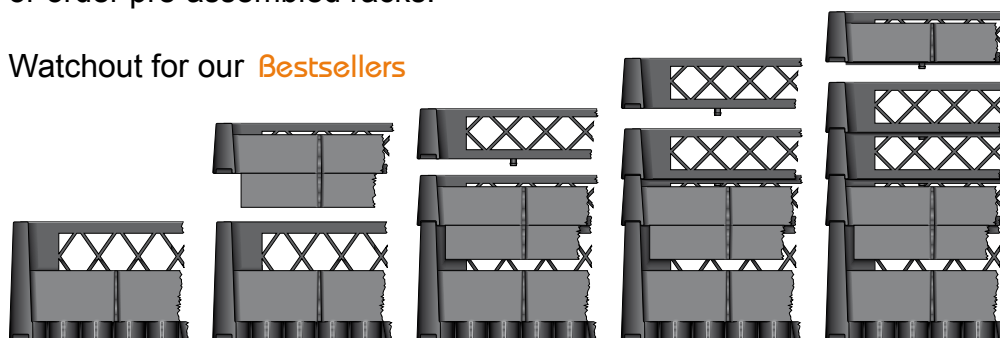

## Easy Assembly

Each Extender is assembled with snap in hooks.  
Order single parts and assemble by yourself  
or order pre-assembled racks.

Watchout for our **Bestsellers**

Assembled Rack:

4 Extender 247 mm / 241 mm  
# GR-26-2PP3-BLK **Bestseller**