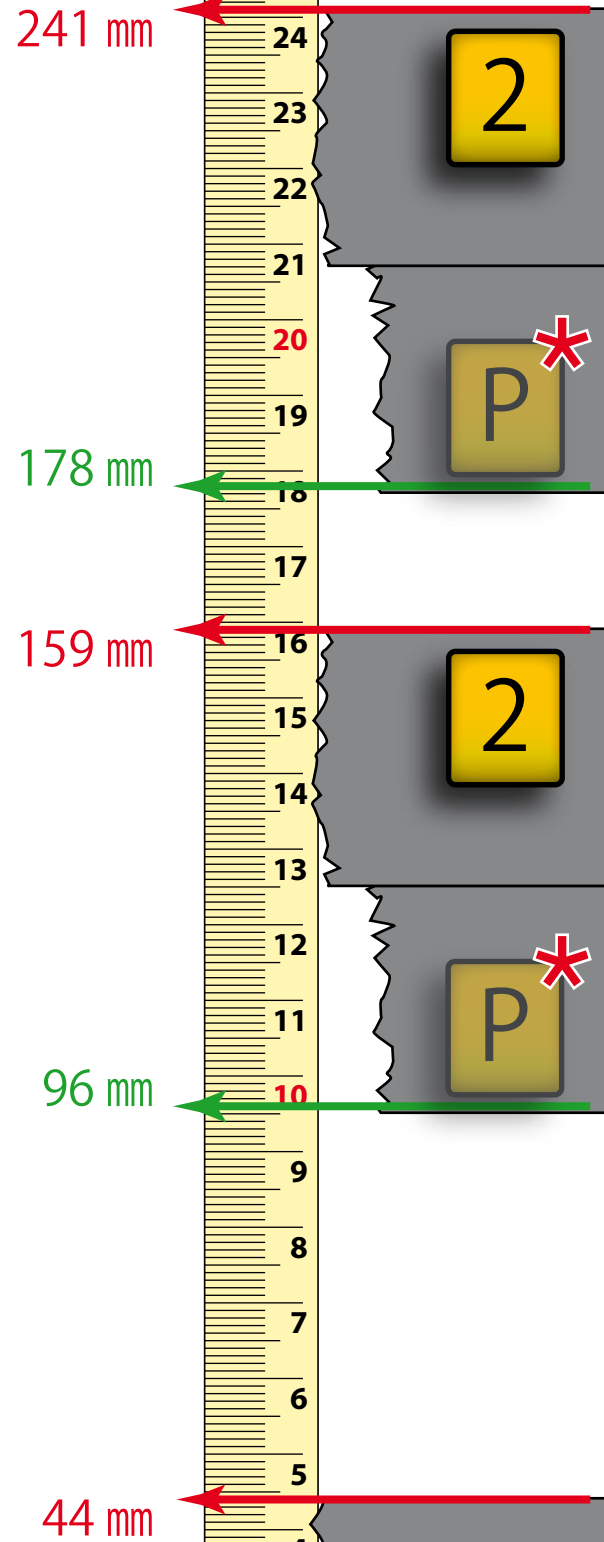

Step 2

How many Extenders ?

Height of glass must be below blue line to stack racks.

Step 3

°glass racks