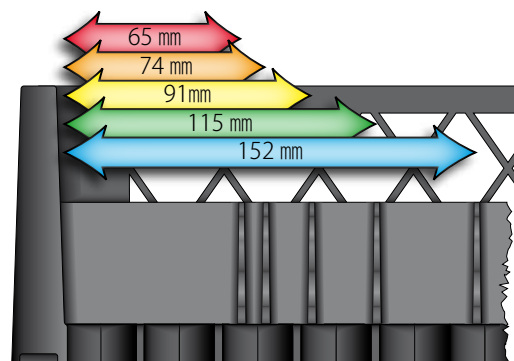

° custom fit glass racks

5 Sizes / Diameters

Compartment sizes 65x65 mm for shot glasses or small tubes up to 152x152mm for coffee cups or large tumblers.