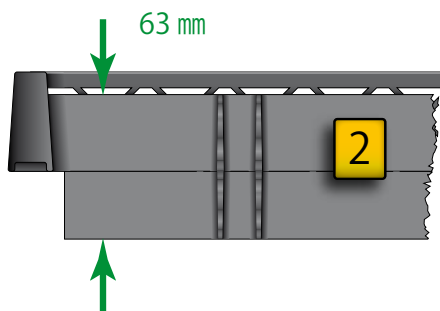

2nd-Extender adds 63mm compartment for better protection
(Extender 2 for size 25 & 36 only)