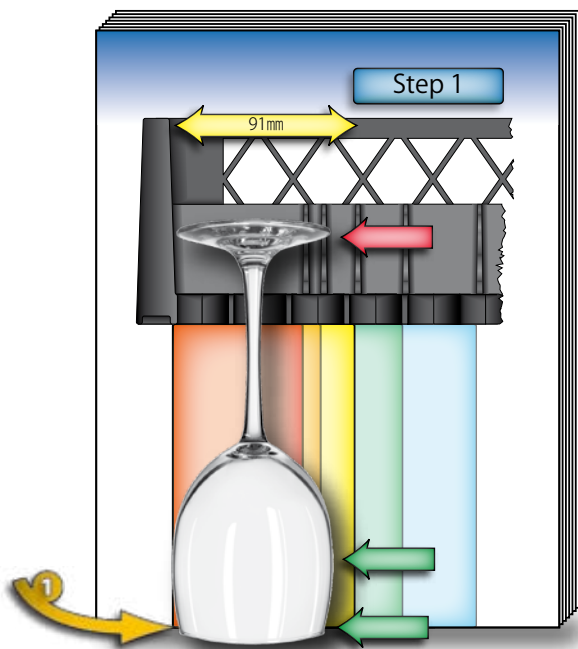

3-Step Construction Kit

Use opposite and following two catalog pages to measure your glass and find the right glass rack.

1. Place glass in front of catalog or on top of page and look up rack size (9, 16, 25, 36, or 49 compartments).
2. Determine how many Extenders are needed
3. Protect goblet and foot (stemware) of glass with compartment Extender (type 2 or 3)

Which RackSize?

Check top, bottom and maximum diameter with chart at other page.