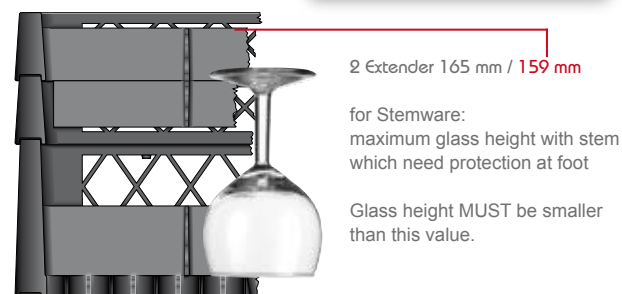

## Easy Assembly

Each Extender is assembled with snap in hooks.  
Order single parts and assemble by yourself  
or order pre-assembled racks.

Watchout for our **Bestsellers**

Assembled Rack:

4 Extender 247 mm / 241 mm  
# GR-26-2PP3-BLK **Bestseller**